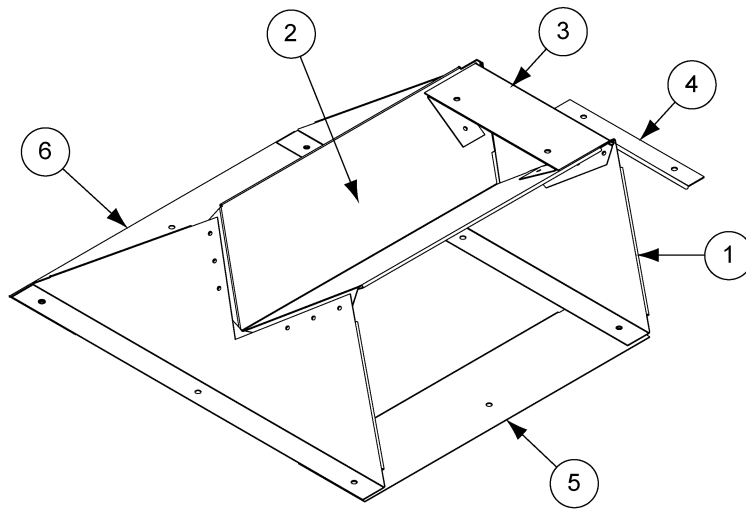

Complete assembly of 41-8000AA

Assembly of 41-5000A

2 Way Recirculating Kit (41-8000AA)

Complete Assembly of 41-8000AA with Parts List

Ref #	Part #	Description
1	41-7010-13	13-1/2" C225 Duct Assembly 41-8000A
2	41-8100A	Outer Door Panel
3	41-8101A	Inner Door Panel
4	41-8102A	Flat Side Panel
5	41-8106A	Bottom Spacing Bracket
6	41-8107A	Right Vertical Bracket
7	41-8108A	Left Vertical Bracket
8	41-8109A	Right Horizontal Bracket
9	41-8110A	Left Horizontal Bracket
10	41-8111A	Left Kicker Brace
11	41-8112A	Right Kicker Brace
12	41-8113A	Side Mounting Plate
13	41-8114AA	Duct Cover - 2 Way Recirculating Kit
14	41-8116AA	End Mounting Plate 20-5912
15	41-8117A	Top Spacing Bracket
16	41-8134A	Catch Tab Open Recirculating Kit
17	41-8135A	Left Bracket, Rainhood
18	41-8136A	Right Bracket, Rainhood
19	41-8137A	Rainhood Plate
20	41-8139A	Latch Support Bar
21	41-8141AA	Flashing C225 Outdoor Kit

Assembly of 41-5000A with Parts List

Ref #	Part #	Description
1	41-5001A	C225HA Mounting Plate
2	41-5002A	C225HA Divider Plate
3	41-5003A	C225HA Brace
4	41-5004A	C225HA Safety Shield
5	41-5005A	C225HA Left Heat Shield
6	41-5006A	C225HA Right Heat Shield