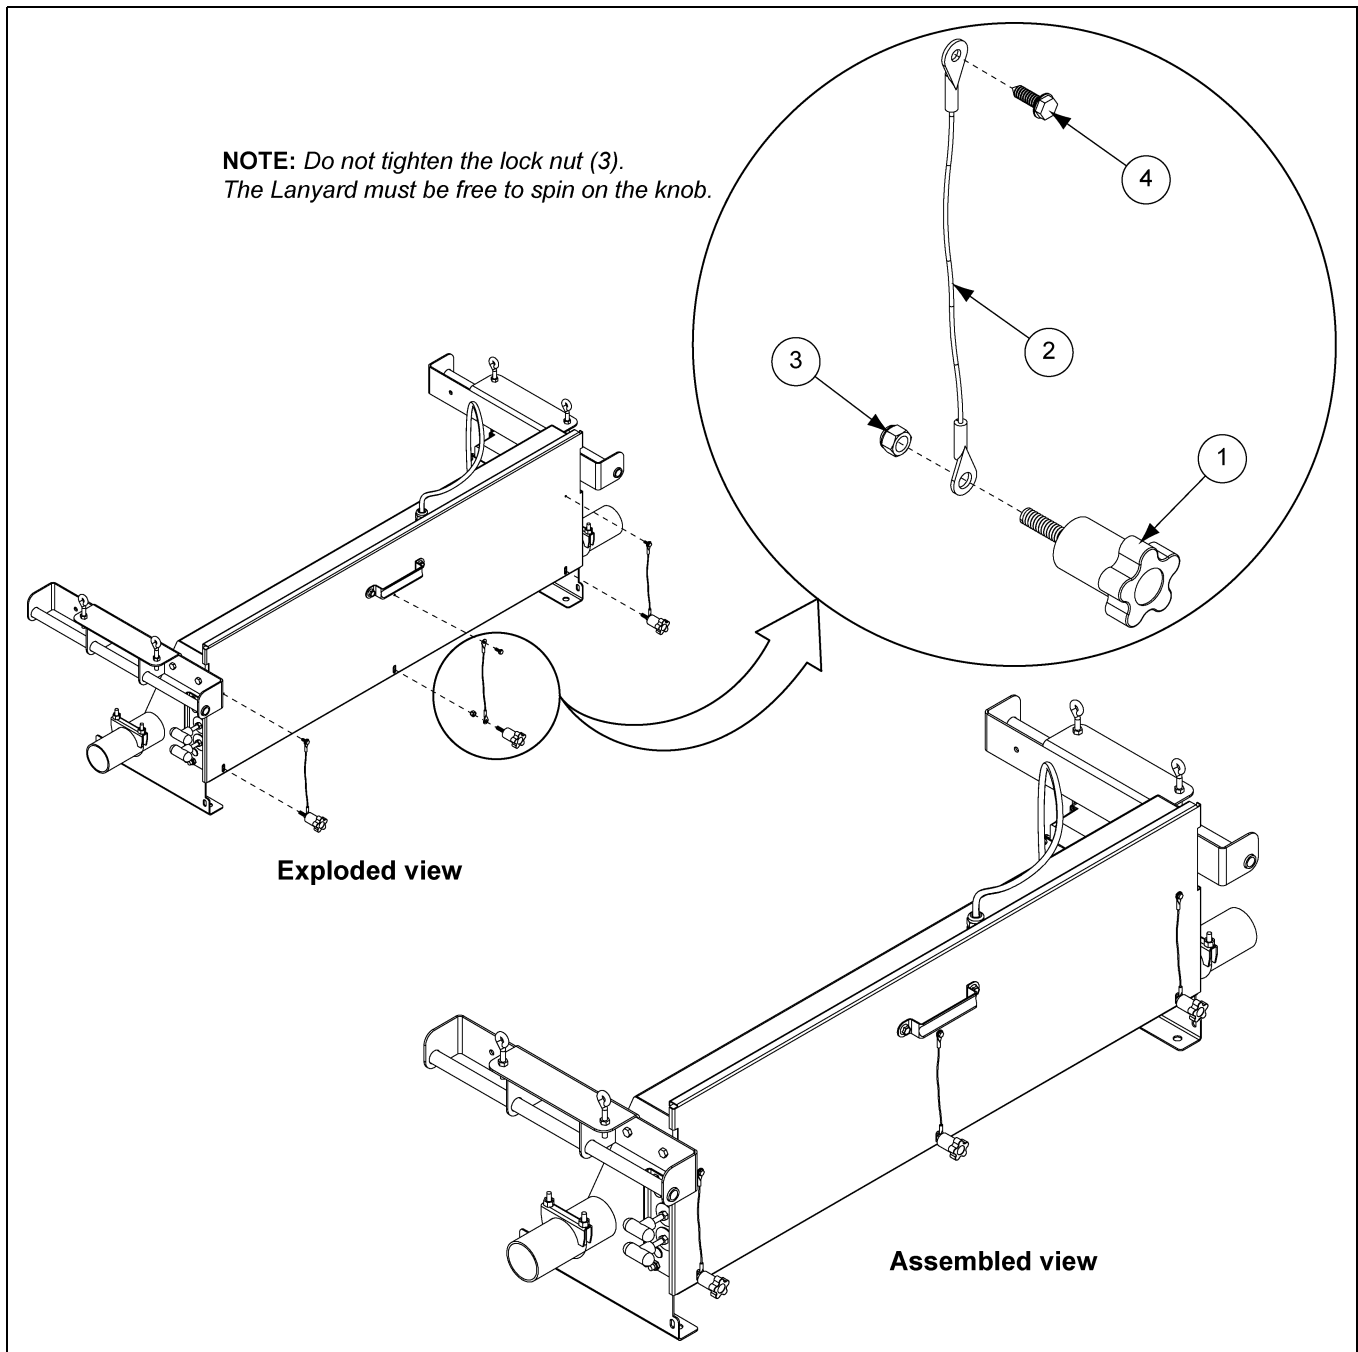

1004 East Illinois Street • Assumption, IL 62510 • 1-217-226-4421

Instructions Chain Disk Door Knob and Lanyard Assembly

Ref #	Part #	Description	Qty
1	S-10529	Knob 1/4"-20 x 1.00" SS, 1-3/8" Star Head	3
2	APCD-747	Lanyard, 8" Cable with 0.260" Dia. Eyelets SS	3
3	S-7307	Nylock Nut 1/4"-20 SS	3
4	S-8445	Screw, SDS #10 x 1/2" HWH SS	3