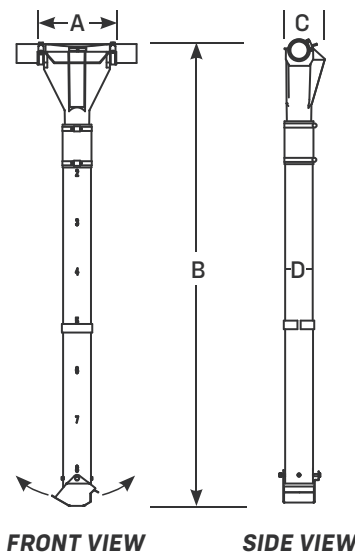

- Available in 6 lb., 8 lb. and 12 lb. models.
- Spring loaded discharge cups for easy open and secure close.
- Each feeder is equipped with an individual slide shut-off.
- Capacity markings on the feed tube for easy indicator of feed dropped.
- Flexible coupler offers easy alignment with feeder.
- Sliding band can be moved on the tube to record the amount of feed previously dropped.

Farrowing Drop Feeder Dimensions

MODEL	FRONT VIEW WIDTH	OVERALL HEIGHT*	SIDE VIEW WIDTH	TUBE OD	MAXIMUM CAPACITY**	AVAILABLE MODELS
	A	B	C	D		
6 lb.	9.189" 23.3 cm	38" 96.52 cm	5.34" 13.56 cm	3.250" 8.3 cm	6 lbs. 2.73 kg.	M236 Chain Disk, M220 Flex-Flo™
8 lb.	9.189" 23.3 cm	51" 129.54 cm	5.34" 13.56 cm	3.250" 8.3 cm	8 lbs. 3.63 kg.	M236 Chain Disk, M220, M300 Flex-Flo™
12 lb.	9.189" 23.3 cm	51.5" 130.81 cm	5.34" 13.56 cm	4" 10.16 cm	12 lbs. 5.44 kg.	M236 Chain Disk, M220, M300 Flex-Flo™

* Overall height is stated from the top of feed line to bottom of drop feeder.

** Feeder capacity is approximate and is based on volume which will change as feed density and flowability changes.

Contact your AP representative or visit automatedproduction.com for more information.